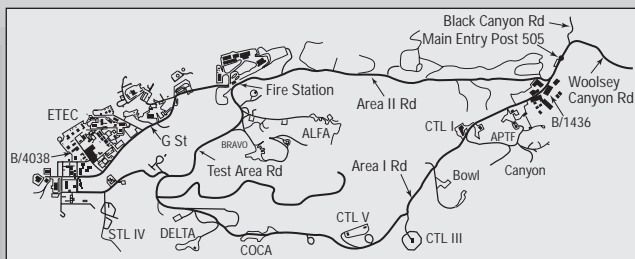

ROCKETDYNE

PROPULSION & POWER

MAP OF

CANOGA FACILITY

6633 Canoga Ave
Canoga Park

DE SOTO FACILITY

8900 De Soto Ave
Canoga Park

SANTA SUSANA FIELD LABORATORY

Woolsey Cyn Dr
Chatsworth

WESTLAKE FACILITY

2625 Townsgate Rd
Westlake

ROCKETDYNE FITNESS AND RECREATION CENTER

8500 Fallbrook Ave
West Hills

SANTA SUSANA FIELD LABORATORY

Woolsey Cyn Dr

ROCKETDYNE FITNESS AND RECREATION CENTER