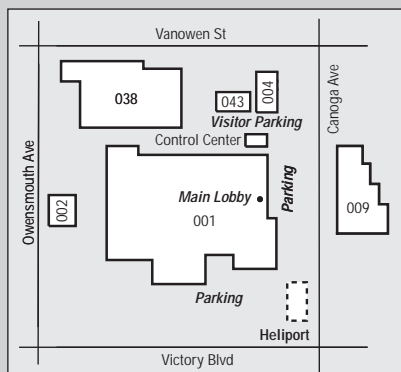

ROCKETDYNE

PROPULSION & POWER

MAP OF

CANOGA FACILITY

6633 Canoga Ave
Canoga Park

DE SOTO FACILITY

8900 De Soto Ave
Canoga Park

SANTA SUSANA FIELD LABORATORY

WESTLAKE FACILITY

Westlake Blvd
Reyes Adobe Rd
Townsgate Rd
Agoura Rd

RONALD REAGAN FREEWAY 118

DE SOTO FACILITY

Nordhoff St

CANOGA FACILITY

Victory Blvd

VENTURA FREEWAY 101

Ventura Blvd

○ = Freeway on and off ramps all directions

M7491/97
REV 6/98

SOUTHERN CALIFORNIA REGION