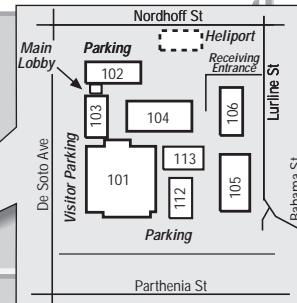

ROCKETDYNE

PROPULSION & POWER

MAP OF

CANOGA FACILITY

6633 Canoga Ave
Canoga Park

DE SOTO FACILITY

8900 De Soto Ave
Canoga Park

SANTA SUSANA FIELD LABORATORY

WESTLAKE FACILITY

Westlake Blvd
Reyes Adobe Rd
Townsgate Rd
Agoura Rd

RONALD REAGAN FREEWAY 118

DE SOTO FACILITY

Nordhoff St

CANOGA FACILITY

Victory Blvd

VENTURA FREEWAY 101

Ventura Blvd

○ = Freeway on and off ramps all directions

M7491/97
REV 6/98

SOUTHERN CALIFORNIA REGION